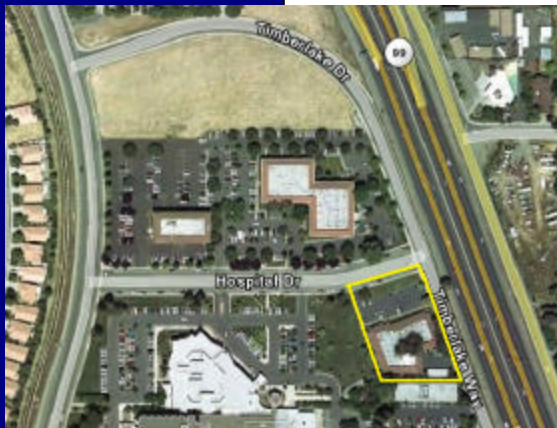

FOR LEASE

7600 Hospital Drive

Sacramento, CA 95823
Next to Methodist Hospital

FEATURES:

- 1200 – 2300 SF Office Available
- Attractive rates
- Easily Access from Highway 99

For More Information Contact:
Lincoln Snyder
916.600.3032
lincoln@snydercre.com